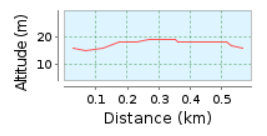

# Nalle Minitour 2019

0.56 km (one-way trip)

Total climb: 3 m, Total descent: 3 m

Altitude range 4 m (Altitude from: 15 m to 19 m)