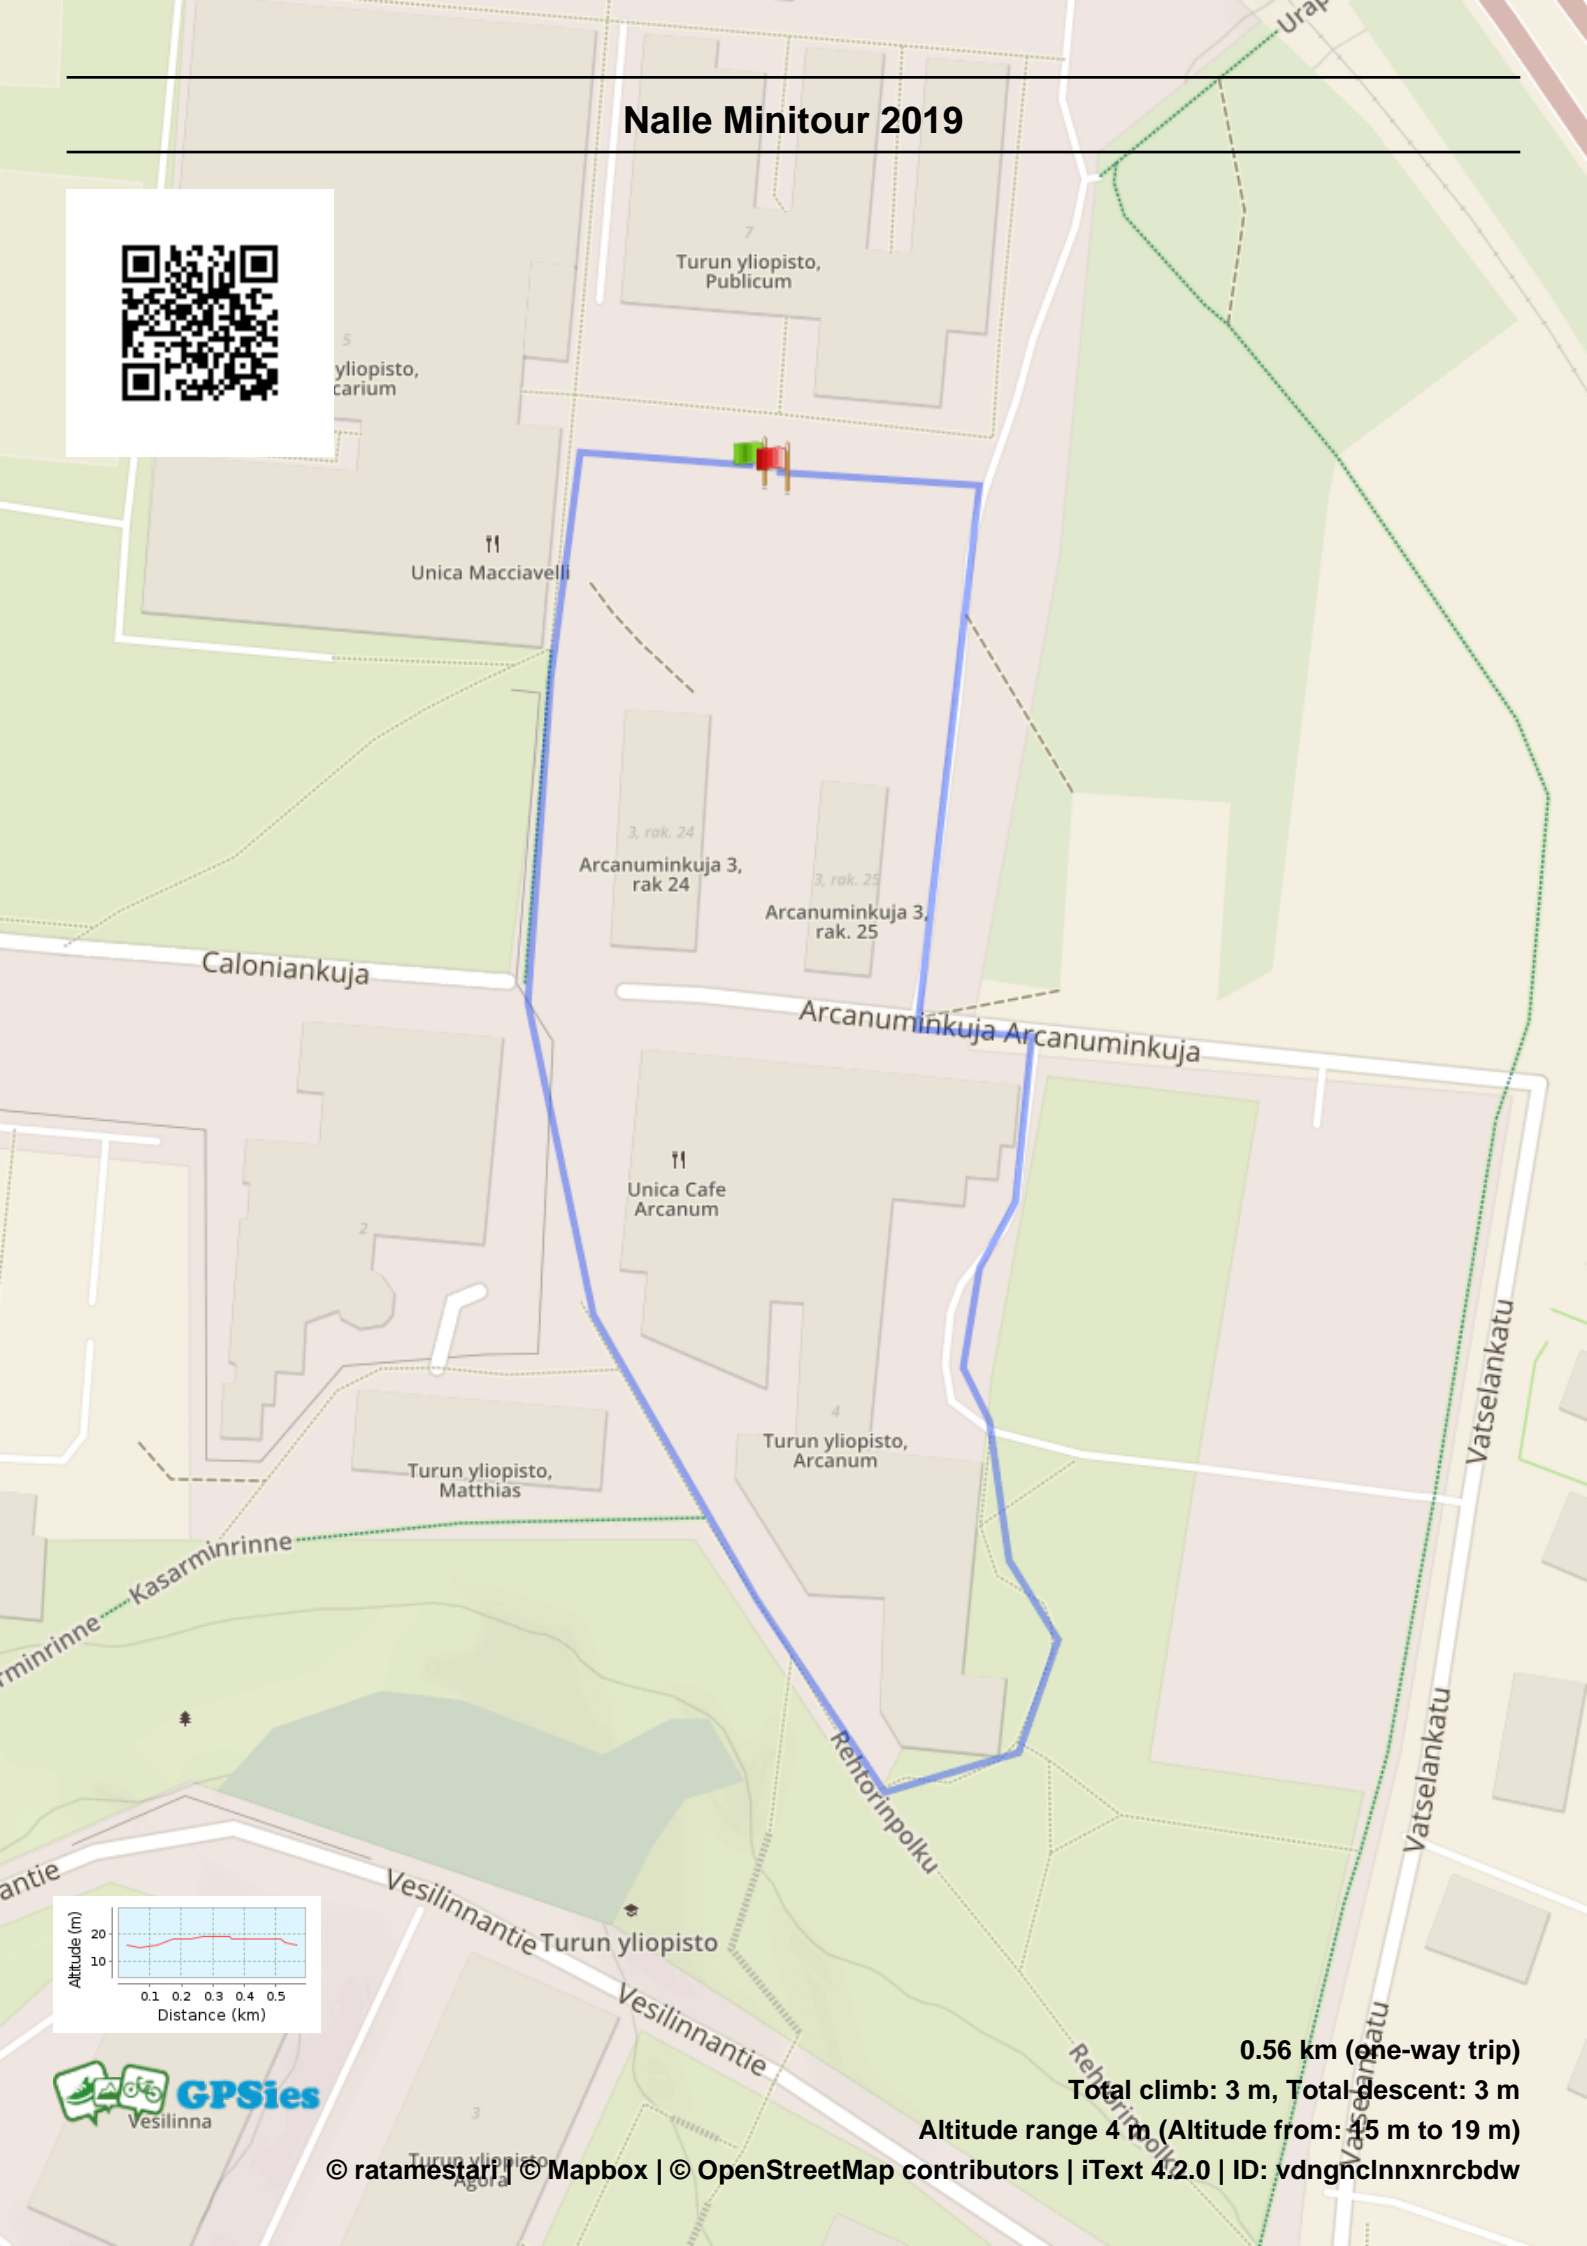

# Nalle Minitour 2019

0.56 km (one-way trip)

Total climb: 3 m, Total descent: 3 m

Altitude range 4 m (Altitude from: 15 m to 19 m)