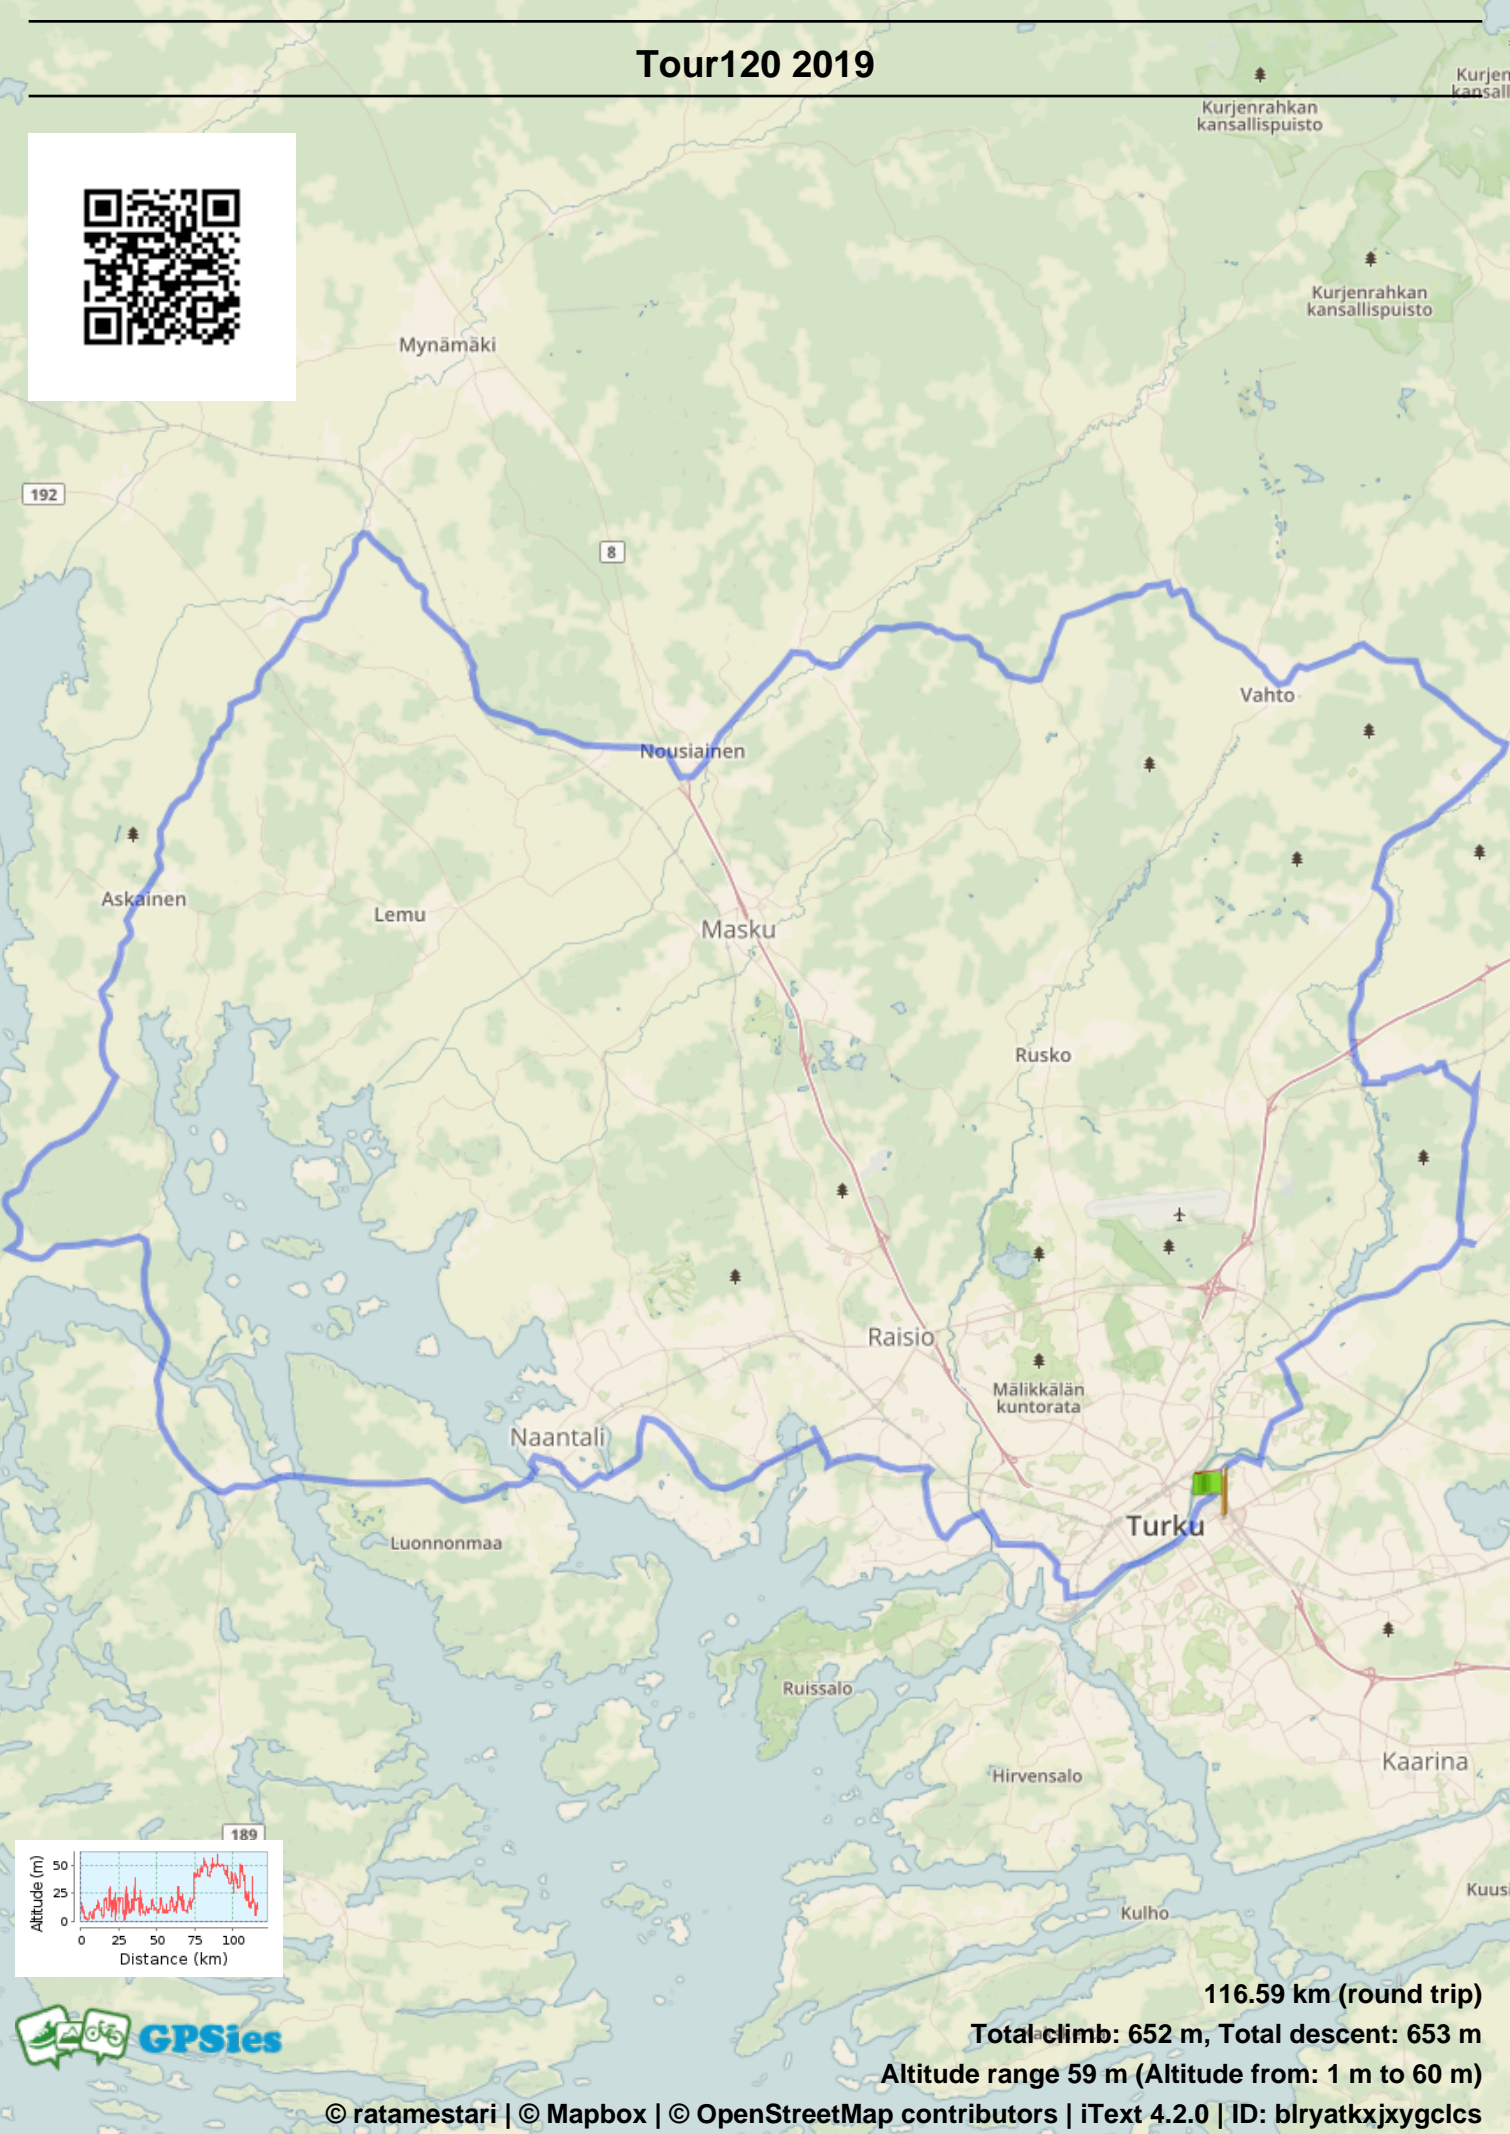

Tour120 2019

116.59 km (round trip)

Total climb: 652 m, Total descent: 653 m

Altitude range 59 m (Altitude from: 1 m to 60 m)