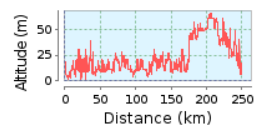

# Tour250 2019

250.32 km (round trip)

Total climb: 1132 m, Total descent: 1133 m

Altitude range 65 m (Altitude from: 1 m to 66 m)

© ratamestari | © Mapbox | © OpenStreetMap contributors | iText 4.2.0 | ID: hphbxhjkfhxplpv