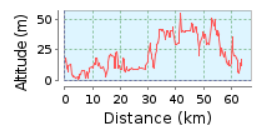

# Tour60 2019

63.85 km (round trip)

Total climb: 339 m, Total descent: 338 m

Altitude range 54 m (Altitude from: 1 m to 55 m)