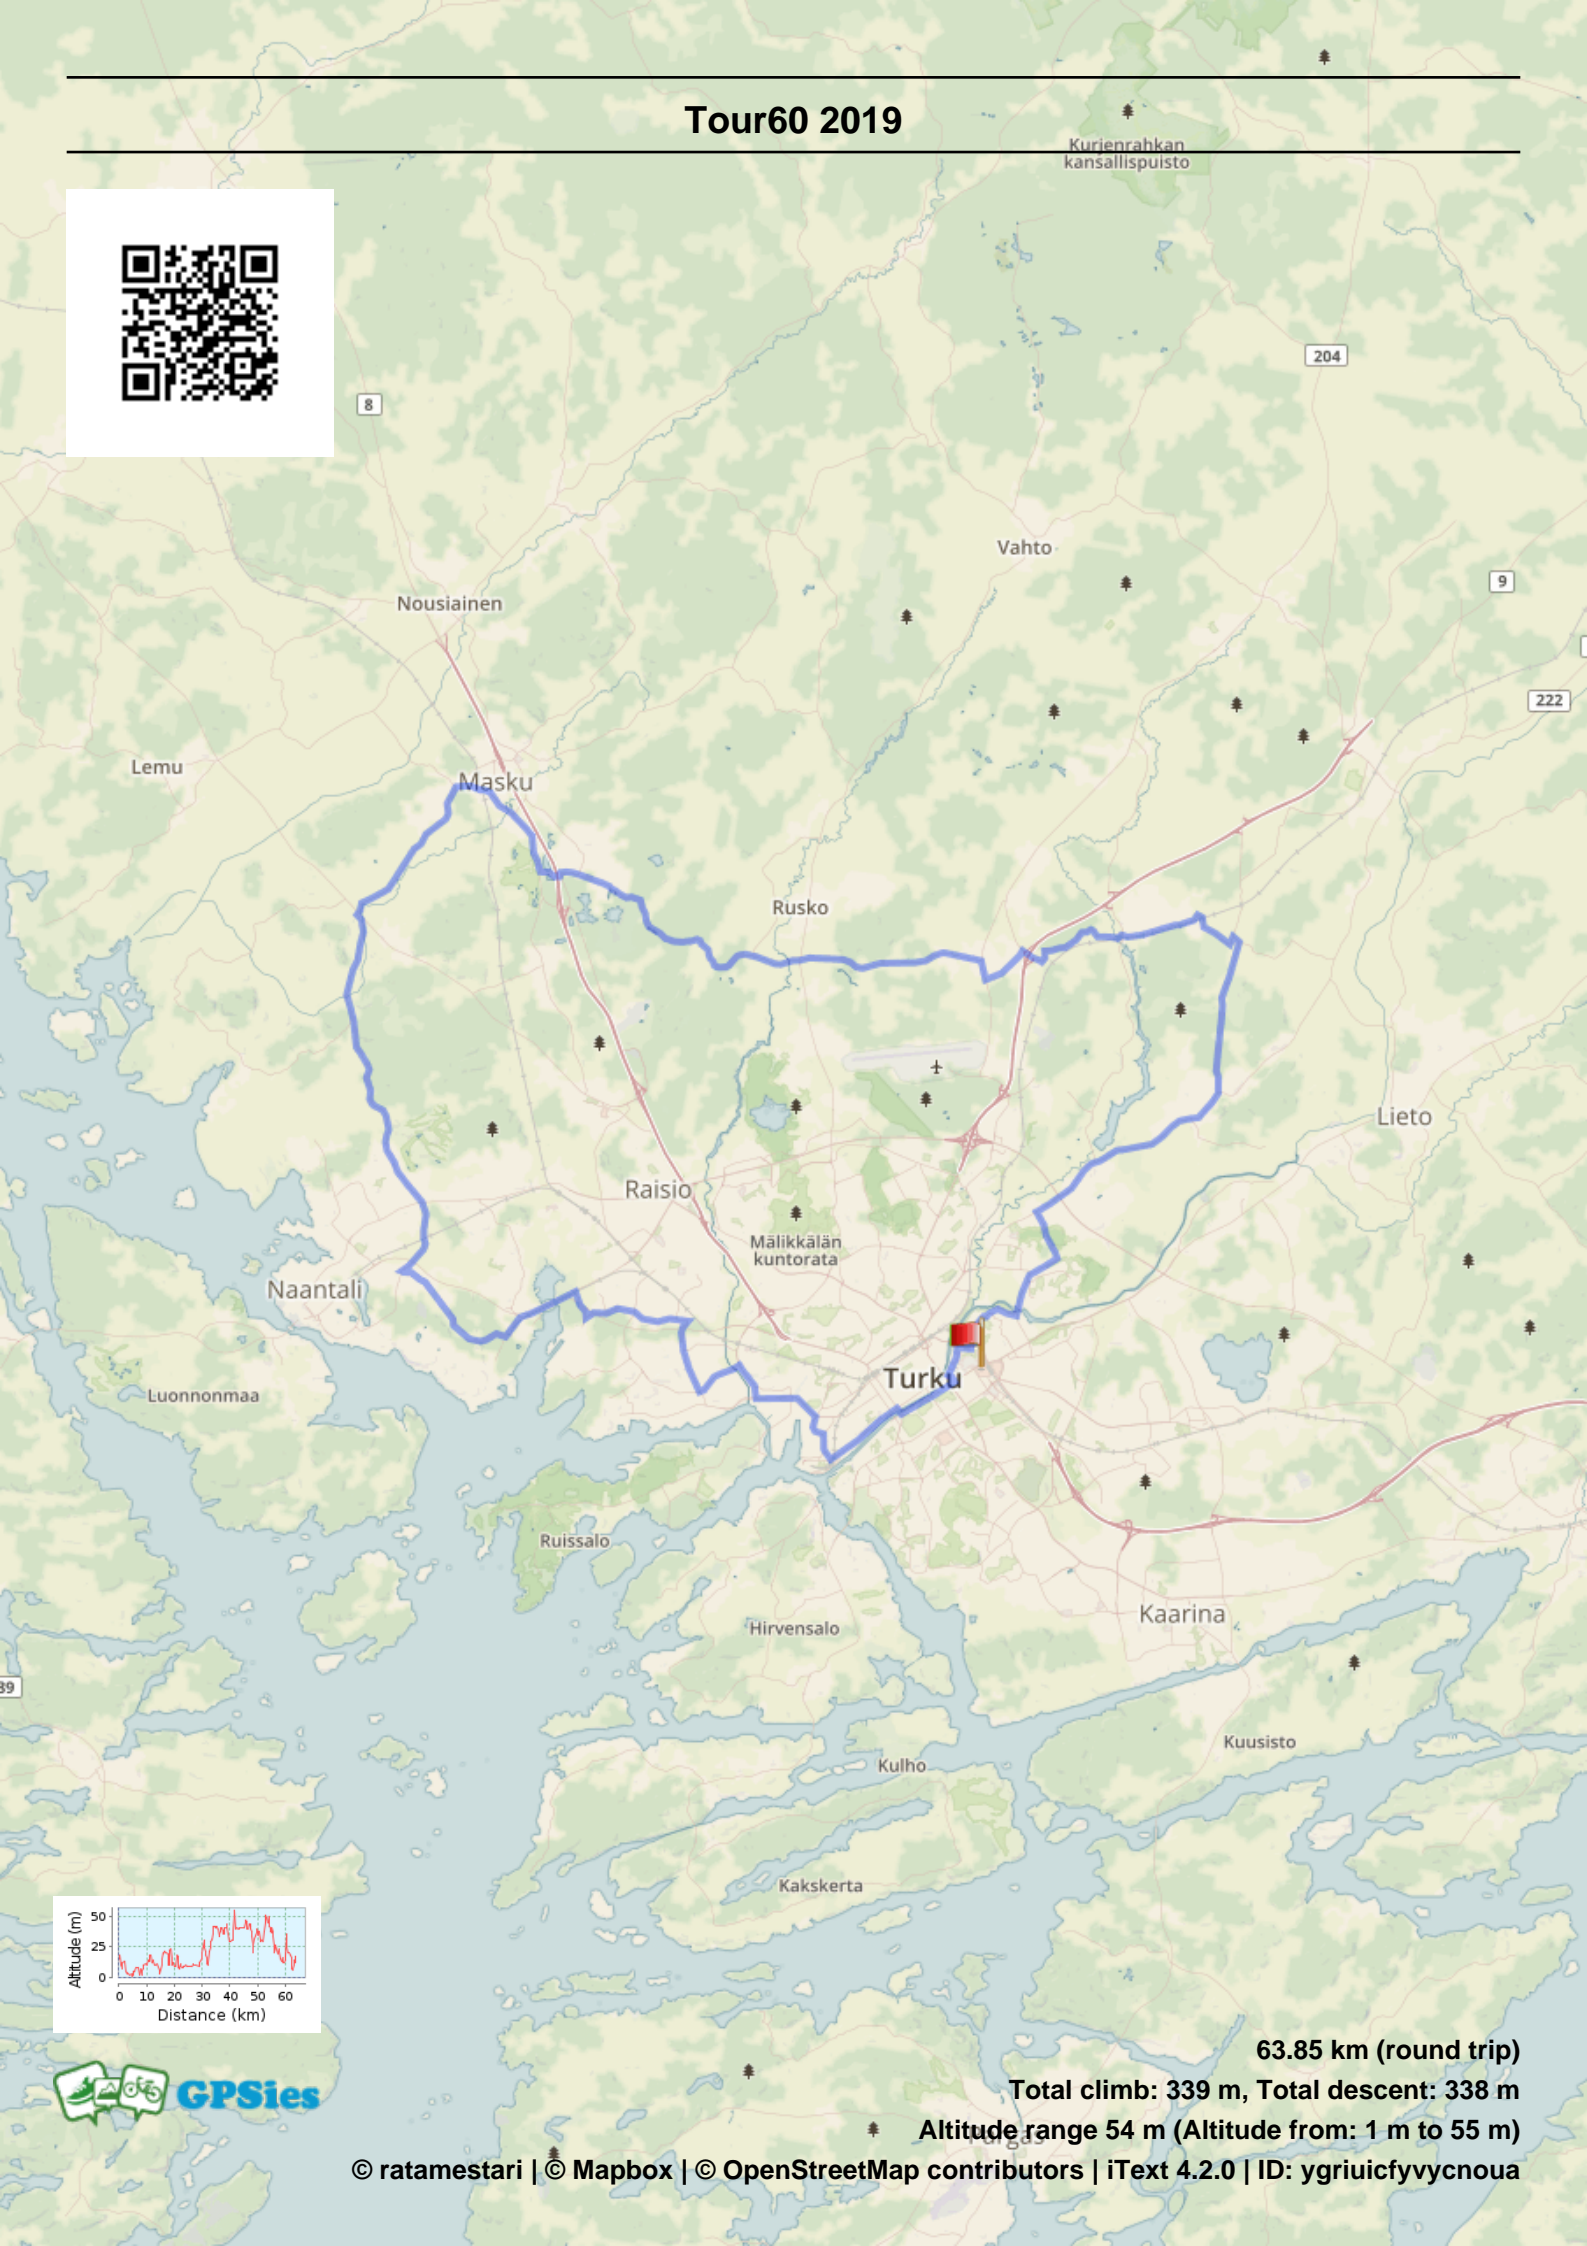

# Tour60 2019

63.85 km (round trip)

Total climb: 339 m, Total descent: 338 m

Altitude range 54 m (Altitude from: 1 m to 55 m)